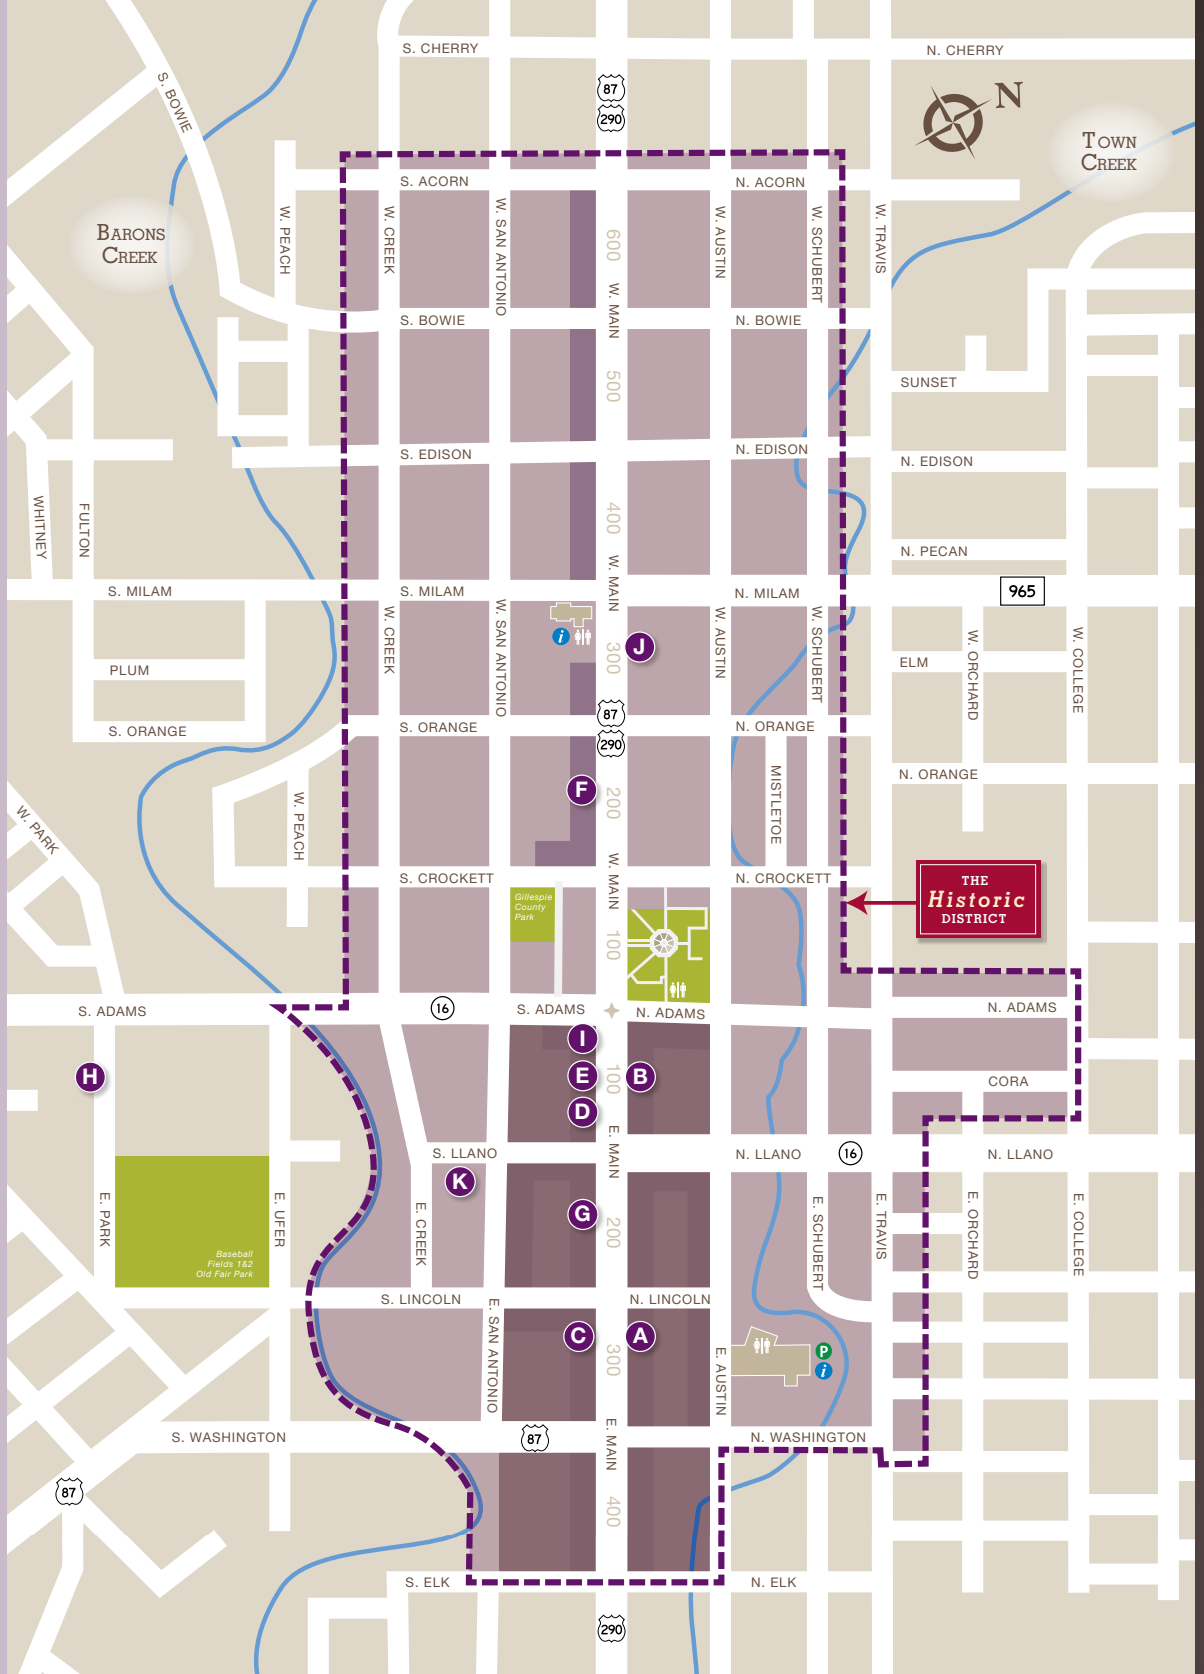

Fredericksburg Urban Wineries Trail

Note: These facilities have a winery "G" permit from the Texas Alcoholic Beverage Commission.

- A** Andreucci Wines
- B** Armadillo's Leap Winery*
- C** Becker Vineyards On Main*
- D** Fat Ass Ranch & Winery on Main*
- E** Fiesta Winery Fredericksburg*
- F** Fredericksburg Winery
- G** Grape Creek Vineyards on Main*
- H** Lost Draw Cellars
- I** Narrow Path Winery*
- J** Pontotoc Vineyard Weingarten
- K** Vintners Hideaway

*These wineries have a location on the Urban Wineries Trail as well as outside of Fredericksburg. See map below.

Legend

- P** Public Parking
- i** Visitor Information
- Public Restrooms
- Park

Enjoy responsibly. See transportation services on pages 27 and 33.

Winery Locations (Fredericksburg to Johnson City)

Note: These facilities have a winery "G" permit from the Texas Alcoholic Beverage Commission.

- 1** 1851 Vineyards
- 2** 290 Vinery
- 3** 4.0 Cellars
- 4** Alexander Vineyards
- 5** Barons Creek Vineyards
- 6** Becker Vineyards*
- 7** Bell Mountain Vineyards
- 8** Bingham Family Vineyards (coming soon)
- 9** Calais Winery
- 10** Chisholm Trail Winery
- 11** Farmhouse Vineyards
- 12** Fat Ass Ranch & Winery*
- 13** Fiesta Winery 290*
- 14** Grape Creek Vineyards and Trattoria*
- 15** Hahne Estates Winery
- 16** Hilmy Cellars
- 17** Hye Meadow Winery
- 18** Inwood Estates Winery and Bistro
- 19** Kuhlman Cellars
- 20** Lewis Wines
- 21** Longhorn Cellars
- 22** Mendelbaum Cellars
- 23** Messina Hof Hill Country Winery
- 24** Narrow Path Winery & Vineyard*
- 25** Pedernales Cellars
- 26** Ron Yates
- 27** Santamaria Cellars
- 28** Signor Vineyards
- 29** Six Shooter Cellars
- 30** Southold Farm & Cellar
- 31** Texas Heritage Vineyard
- 32** Texas Hills Vineyard
- 33** Torre Di Pietra Winery
- 34** Vinovium
- 35** Wedding Oak Winery at Wildseed Farms
- 36** William Chris Vineyards
- 37** Woodrose Winery & Retreat
- 38** Zero 815 Winery

*These wineries also have a location on the Urban Wineries Trail.