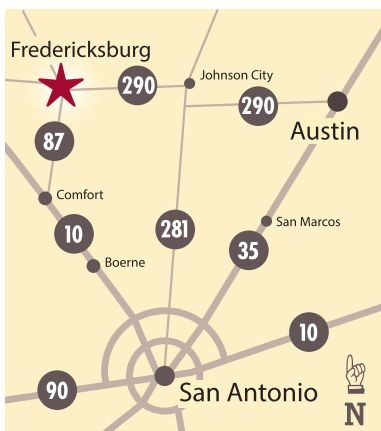

Ambiance

Amenities

Location

Size

Lodging Info — 24/7!

www.VisitFredericksburgTX.com

For a complete listing—and searchable database—of all Fredericksburg and Gillespie County bed & breakfasts, guesthouses, inns, guest ranches, hotels, motels, campgrounds and RV parks, visit us at www.VisitFredericksburgTX.com. You can also find restaurants, wineries, events, live entertainment, attractions and more. It's mobile friendly, too!

Travel Distances to Fredericksburg

Austin — 75 miles
Corpus Christi — 215 miles
DFW — 250 miles
El Paso — 500 miles
Houston — 240 miles
Laredo — 225 miles
Lubbock — 325 miles
San Antonio — 70 miles
South Padre Island — 360 Miles