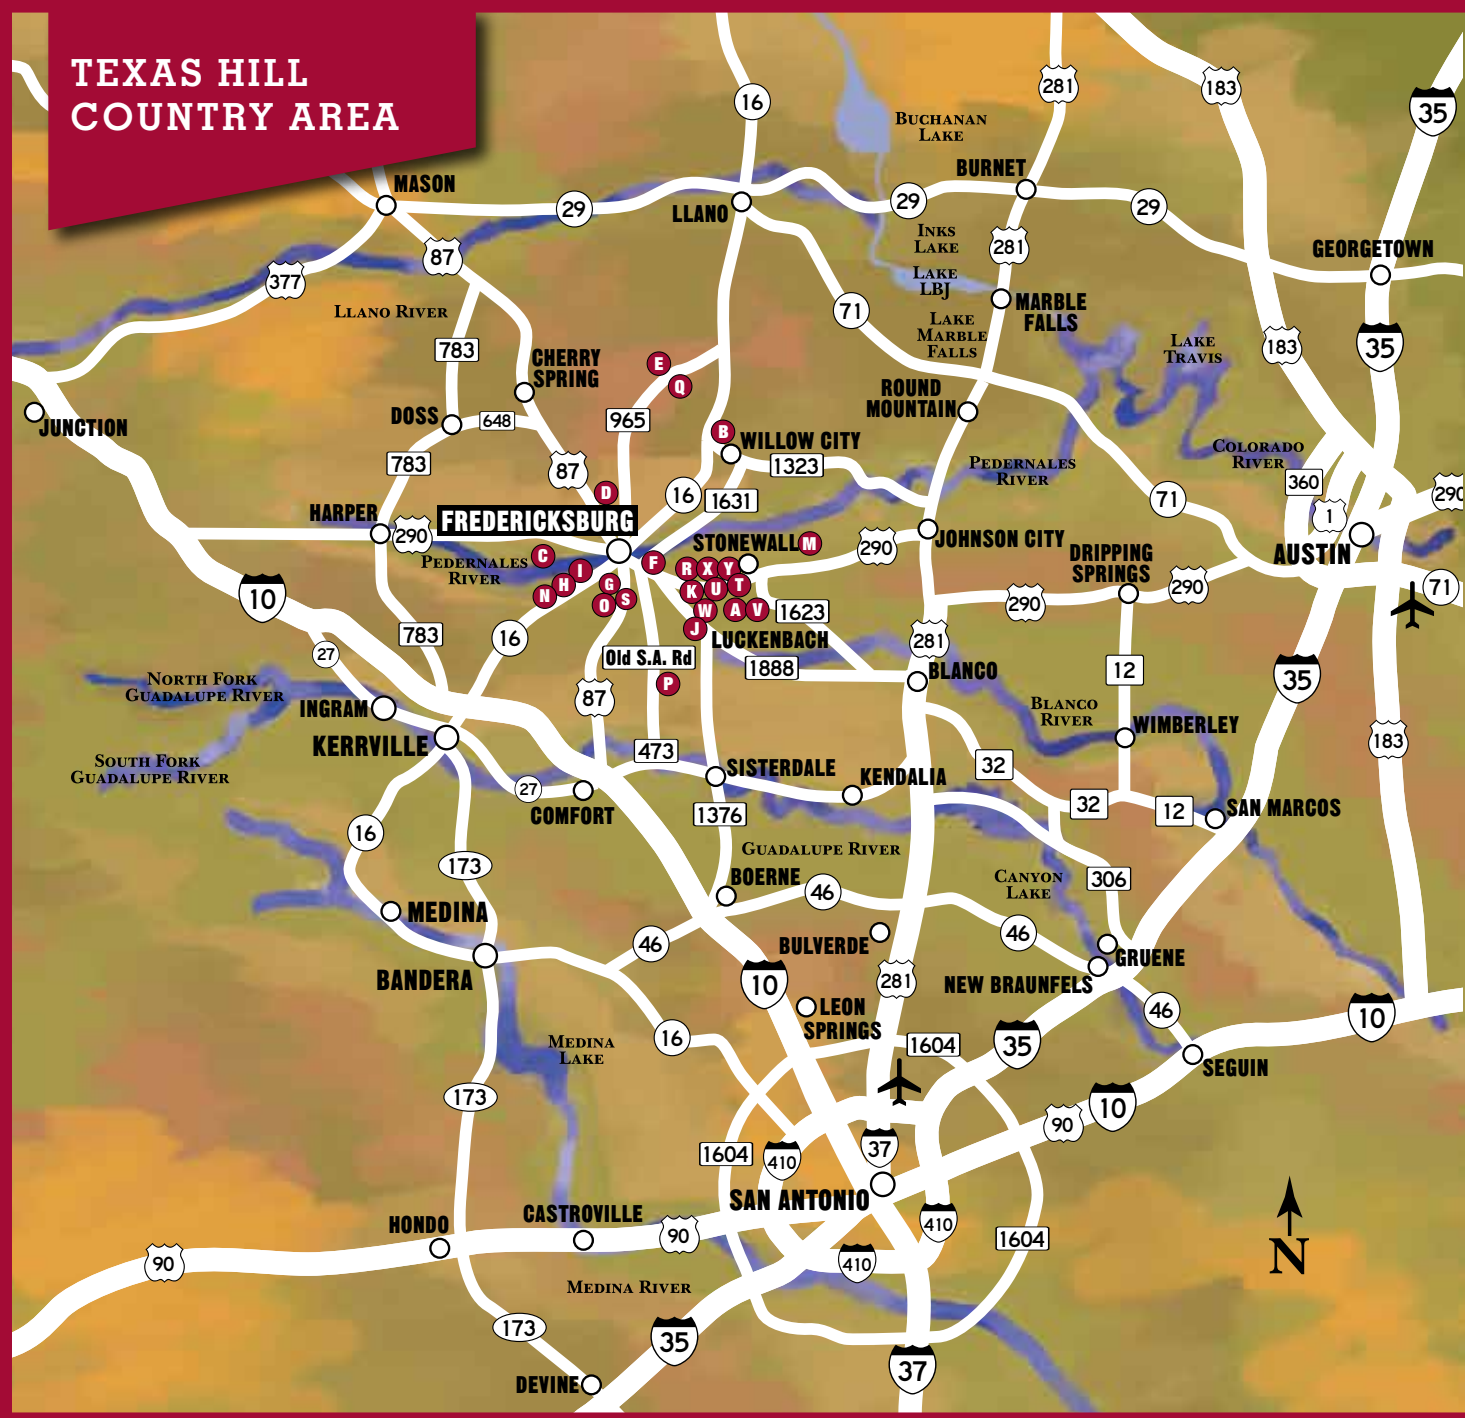

TEXAS HILL COUNTRY AREA

MAP KEY

- A** Becker Vineyards
- B** Bell Mountain Vineyards
- C** Chisholm Trail Winery
- D** Cross Mountain
- E** Enchanted Rock State Natural Area
- F** Fort Martin Scott
- G** Fredericksburg High School/Auditorium
- H** Gillespie County Airport
- I** Gillespie County Fairgrounds
- J** Luckenbach
- K** Grape Creek Vineyard
- M** LBJ State and National Historical Parks (LBJ Ranch Tours, Sauer-Beckmann Living History Farm, nature trail, swimming pool, tennis courts, baseball field, group facilities)
- N** Lady Bird Johnson Municipal Park (golf course, nature trail, playground, swimming pool, tennis courts, picnic areas, RV sites, tent camping and Pioneer Pavilion)
- O** Oberhof Winery & Wine Cellars Das Peach Haus
- P** Old Tunnel Wildlife Management Area
- Q** The Trois Estate
- R** Wildseed Farms
- S** Charlie's Golf & Grill
- T** Woodrose Winery & Retreat
- U** Torre Di Pietra Winery
- V** Pedernales Cellars
- W** Rancho Ponte Vineyards
- X** Messina Hof Hill Country Winery
- Y** 4.0 Cellars